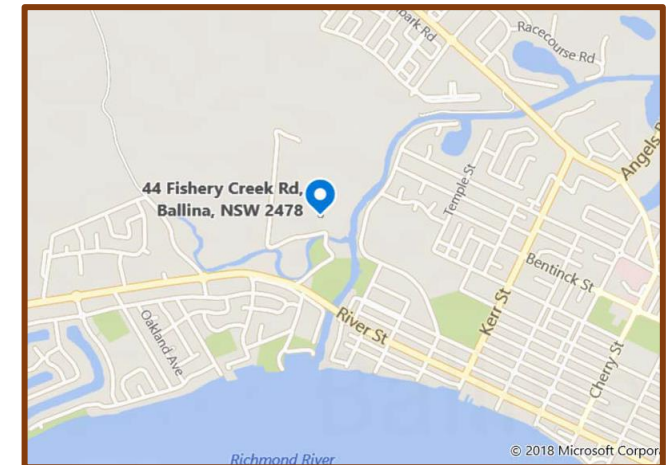

Where Are We Now?

For 7 years the Ballina Community Men's Shed (BCMS) was located at Southern Cross K-12 School. In 2017 we were located at 38B Smith Drive, West Ballina.

Presently, we are located at 44 Fishery Creek Road, West Ballina (*from Main Street, take the first right after the canal bridge at Ballina Motel*). Following an impressive renovation and fit out, this should be quite a comfortable, but temporary location in a house on an acre of land in a rural setting with a creek nearby.

44 Fishery Creek Road, West Ballina

(All mail to PO Box 904 Ballina NSW 2478)

Email: Ballinamensshed2478@gmail.com

www.ballinamensshed.org.au & Facebook

**Ballina Community
Men's Shed**

New Location

**44 Fishery Creek Rd
West Ballina**